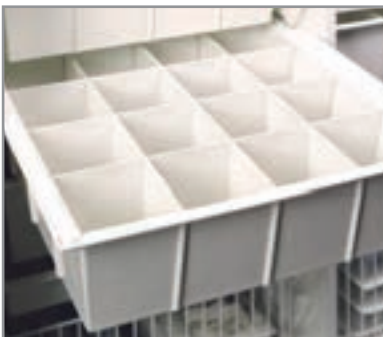

MASS METAL™
Wall Storage Cabinets

MX4400D
Metal Exchange
Wall Storage
Cabinet
with FlexLok™ Door.
22"D x 41"W x
89.37"H

FIFOGLIDE™ CATHETER TRACKS
WITH ROTATING HOOKS

SLIDE-OUT SHELF

M4601
Upper Metal Wall
Cabinets
16"D x 41"W x 36"H

MX4401D
Lower Metal Exchange
Wall Cabinets
22"D x 41"W x 35.5"H

MX4402
Metal Exchange Half Cabinet
22"D x 21.62"W x 84.37"H

SLIDE-OUT SLOTSHELF™ WITH ADJUSTABLE DIVIDERS

ABS TRAYS WITH OPTIONAL DIVIDERS

WIRE BASKETS AVAILABLE IN THREE DIFFERENT SIZES

FIFOGLIDE™ CATHETER STORAGE MODULE

SLIDE-OUT SHELF

BINS AVAILABLE IN THREE CONVENIENT SIZES - 4", 6", 8" WIDTHS

SLIDE-OUT SUTURE MODULE

ELECTRONIC KEYLESS LOCK ADDS SECURITY AND CONVENIENCE

EXCHANGE COMPONENTS

- Select colored SlotShelf™ dividers and bins to coordinate interiors
- MASS™ modules make a difference! Baskets, trays, and shelves are 18.5" wide
- Interchangeable shelves, trays, and baskets - easily moved from carts to cabinets!